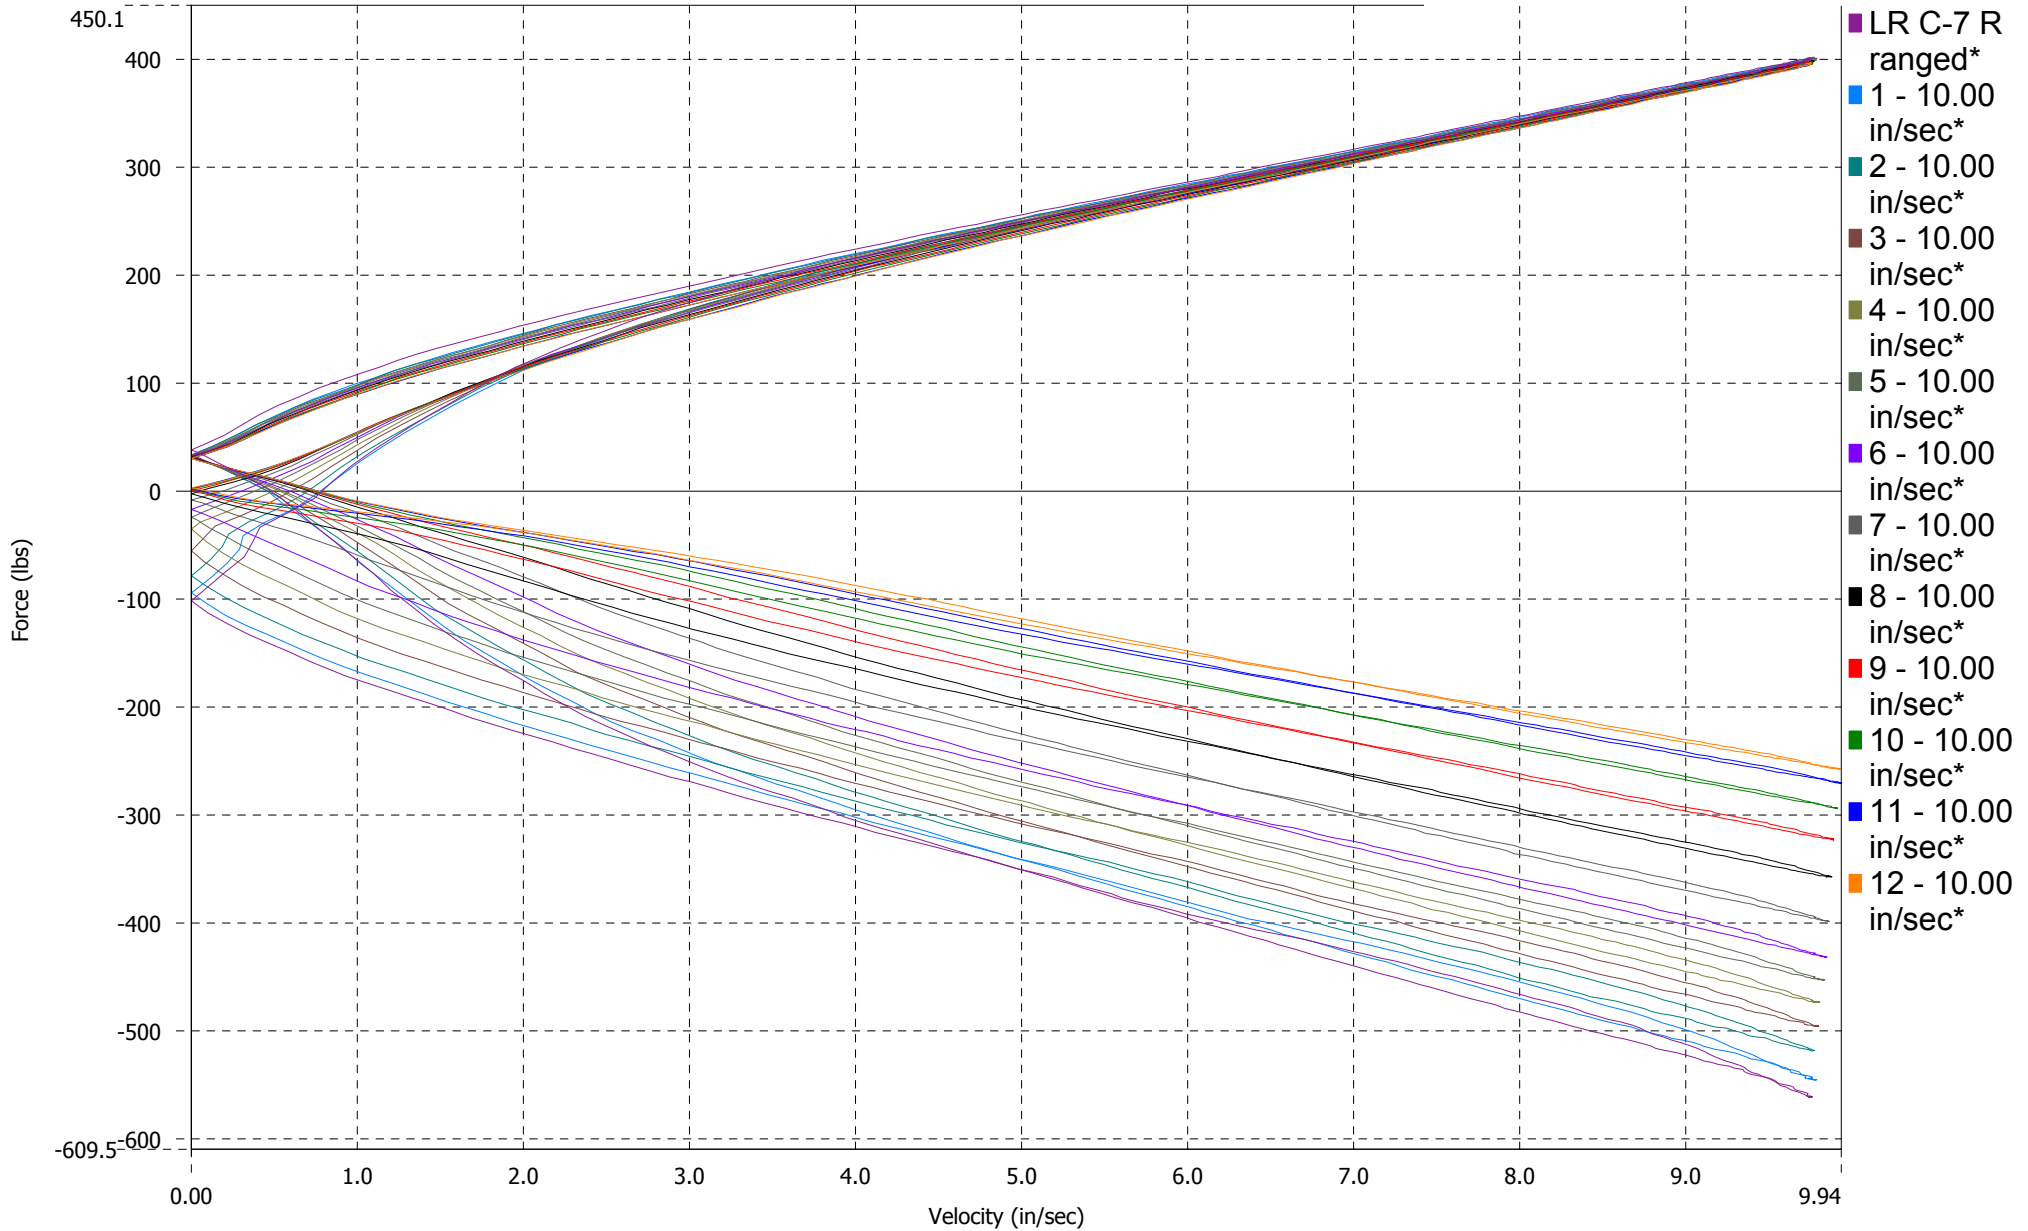

Force Vs. Absolute Velocity

World Speed Motorsports
 Formula Speed 2.0 Ohlins TTX36
 Rear damper comp: -7 Reb: ranged